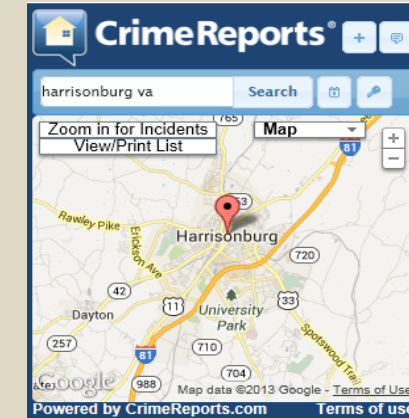

James Madison University Crime Log

May

The Daily Crime Log at James Madison University contains a listing of crimes or alleged crimes and some suspicious circumstances that have been reported directly to the JMU Police Department. It also lists information regarding crimes or alleged crimes that the JMU Police Department has been made aware of through other sources to include Office of Student Accountability and Restorative Practice, Office of Residence life, third party reports, and outside police agencies. Listings in the crime log include crimes or alleged crimes that occur on campus as well as the City of Harrisonburg which were reported directly to the James Madison University Police Department in context of concurrent jurisdiction. Outside agency assist in the context of concurrent jurisdiction where JMU officers responded are also documented. A portal to the Harrisonburg Police Department crime log is provided to obtain information on crimes reported to the Harrisonburg Police Department.

Date of Incident	Time of Incident	Received JMUPD	Description	JMU Officer or Outside Agency	Incident Case Number	Clery Location	Location*	Arrest	Referral	Disposition	Police Called (ORL / OSARP ONLY)

<https://www.crimereports.com/map/index/?search=Harrisonburg+VA>

Crimes reported to the Harrisonburg Police Department can be located by clicking on the above link.