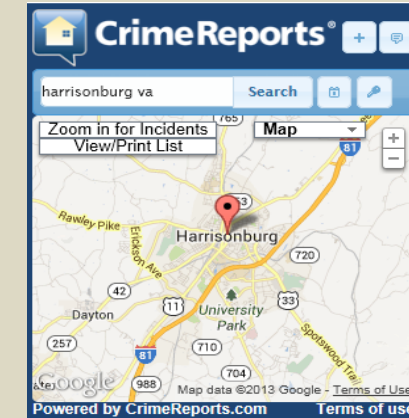

| Date of Incident | Time of Incident | Received JMUPD | Description | JMU Officer or Outside Agency | Incident Case Number | Clery Location | Location* | Arrest | Referral | Disposition | Police Called (ORL / OSARP ONLY) |
|----------------------|------------------|----------------|--|-------------------------------|----------------------|------------------------------|--|--------|----------|--------------|----------------------------------|
| 5/1/2016 | 02:08 | 5/1/2016 | Report of three males trying to enter stadium - area checked - nothing found | 37,57, 68, 64 | 2016-007016 | Main Campus | Bridgeforth Stadium 250 Champions Drive | | | No Report | |
| 05/01/16 | 13:00 | 05/01/16 | Report of possible trespassing - unknown person(s) entered op concession area and left foot prints on counter - nothing taken or disturbed | 35 | 2016-007031 | Main Campus | Bridgeforth Stadium Concessions area 250 Champions Drive | | | Report Taken | |
| 05/01/16 | 22:03 | 05/01/16 | Outside agency assist - Bridgewater University Police - assist with interview | 37 | 2016-007055 | Main Campus | JMU PD 820 S. Main Street | | | No Report | |
| 05/02/16 | 16:09 | 05/02/16 | Report of a suspicious person - an unknown male walked up to an Asian female and called her a vulgar name and walked away | 47 | 2016-007104 | Main Campus | D2 Parking Lot 900 Carrier Drive | | | Report Taken | |
| 5/2/2016 5/3/2016 | 20:00 05:00 | 05/03/16 | Report of property damage on door of white pickup truck | 43 | 2016-007167 | Main Campus | Bridgeforth Stadium 250 Champions Drive | | | Report Taken | |
| 05/03/16 | 19:16 | 05/03/16 | Report of harassment via telephone from unknown caller - phone number is spam related | 33, 46 | 2016-007194 | Main Campus | Rose Library 1251 Carrier Drive | | | Report Taken | |
| 05/04/16 | 02:05 | 05/04/16 | Report of a suspicious odor area checked - no illegal activity found | 75 | 2016-007237 | Main Campus (Residence Hall) | McGraw Long 421 Martin Luther King Jr. Way | | | No Report | |