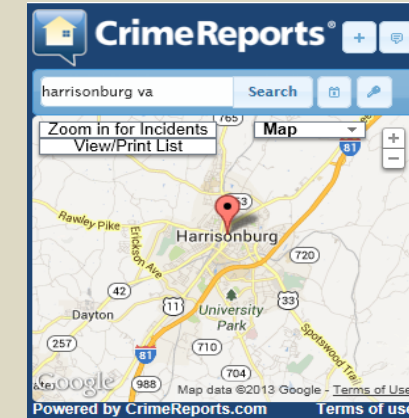

James Madison University Crime Log

May

The Daily Crime Log at James Madison University contains a listing of crimes or alleged crimes and some suspicious circumstances that have been reported directly to the JMU Police Department. It also lists information regarding crimes or alleged crimes that the JMU Police Department has been made aware of through other sources to include Office of Student Accountability and Restorative Practice, Office of Residence life, third party reports, and outside police agencies. Listings in the crime log include crimes or alleged crimes that occur on campus as well as the City of Harrisonburg which were reported directly to the James Madison University Police Department in context of concurrent jurisdiction. Outside agency assist in the context of concurrent jurisdiction where JMU officers responded are also documented. A portal to the Harrisonburg Police Department crime log is provided to obtain information on crimes reported to the Harrisonburg Police Department.

<https://www.crimereports.com/map/index/?search=Harrisonburg+VA>

Crimes reported to the Harrisonburg Police Department can be located by clicking on the above link.

Date of Incident	Time of Incident	Received JMUPD	Description	JMU Officer or Outside Agency	Incident Case Number	Clery Location	Location*	Arrest	Referral	Disposition	Police Called (ORL / OSARP ONLY)
5/9/2016	22:52	05/09/16	Intoxicated pedestrian - custodial arrest	35, 65	2016-007596	Main Campus	Taylor Hall loading dock 285 Warren Service Drive	Intoxicated in public		Criminal Arrest	
05/10/16	21:37	05/10/16	Third party report of a possible female and male in a physical disorderly near Duke Hall - area checked - unable to locate	37	2016-007645	Main Campus	Outside of Duke Hall			No Report	
05/11/16	21:43	05/11/16	Third party report of an consensual sexual encounter turning into a non-consensual sexual encounter by known individual	46	2016-007696	Off Campus	Aspen Heights			Report Taken	
05/15/16	5/15/2016	05/15/16	Report of a vehicle fire in parking lot	58, 35, 64	2016-007882	Main Campus	R9 Parking Lot 310 S. Willow Street			Report Taken	
Unknown 5/15/2016	Unknown	05/15/16	Report of property damage - the backboard at the basketball court was damaged by unknown person(s)	64	2016-007886	Main Campus	Outside of Apartments at Grace 42 W Grace Street			Report Taken	
Unknown 5/16/2016	Unknown	05/16/16	Property Damage - unknown person(s) damaged the window near the east side entrance of building	53	2016-007924	Main Campus	Student Success Center 738 S. Mason Street			Report Taken	
05/17/16	07:33	05/17/16	Found contraband - a bag containing a glass smoking device and other items	43	2016-007981	Main Campus (Residence Hall)	Chesapeake Hall 1651 Carrier Drive			Report Taken